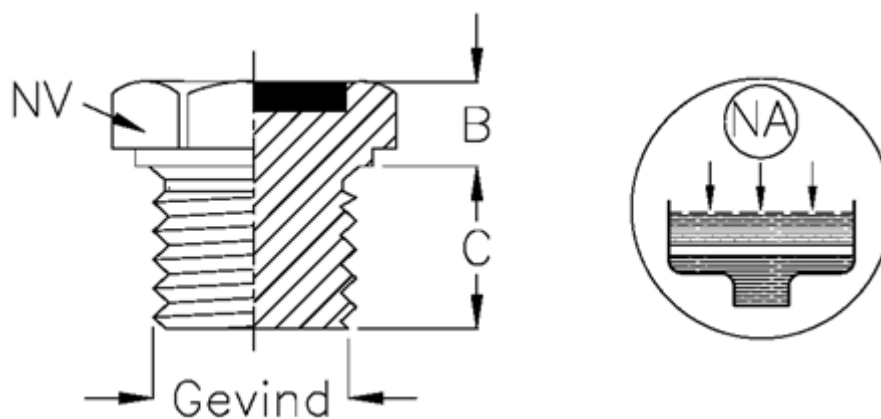

Article number: 21320462A

Description: Drain filling plug  
Type 32A M16x1,5 ET.A (filling red)

## Measures

B = 7  
C = 10  
NV = 22  
Thread = M16x1,5